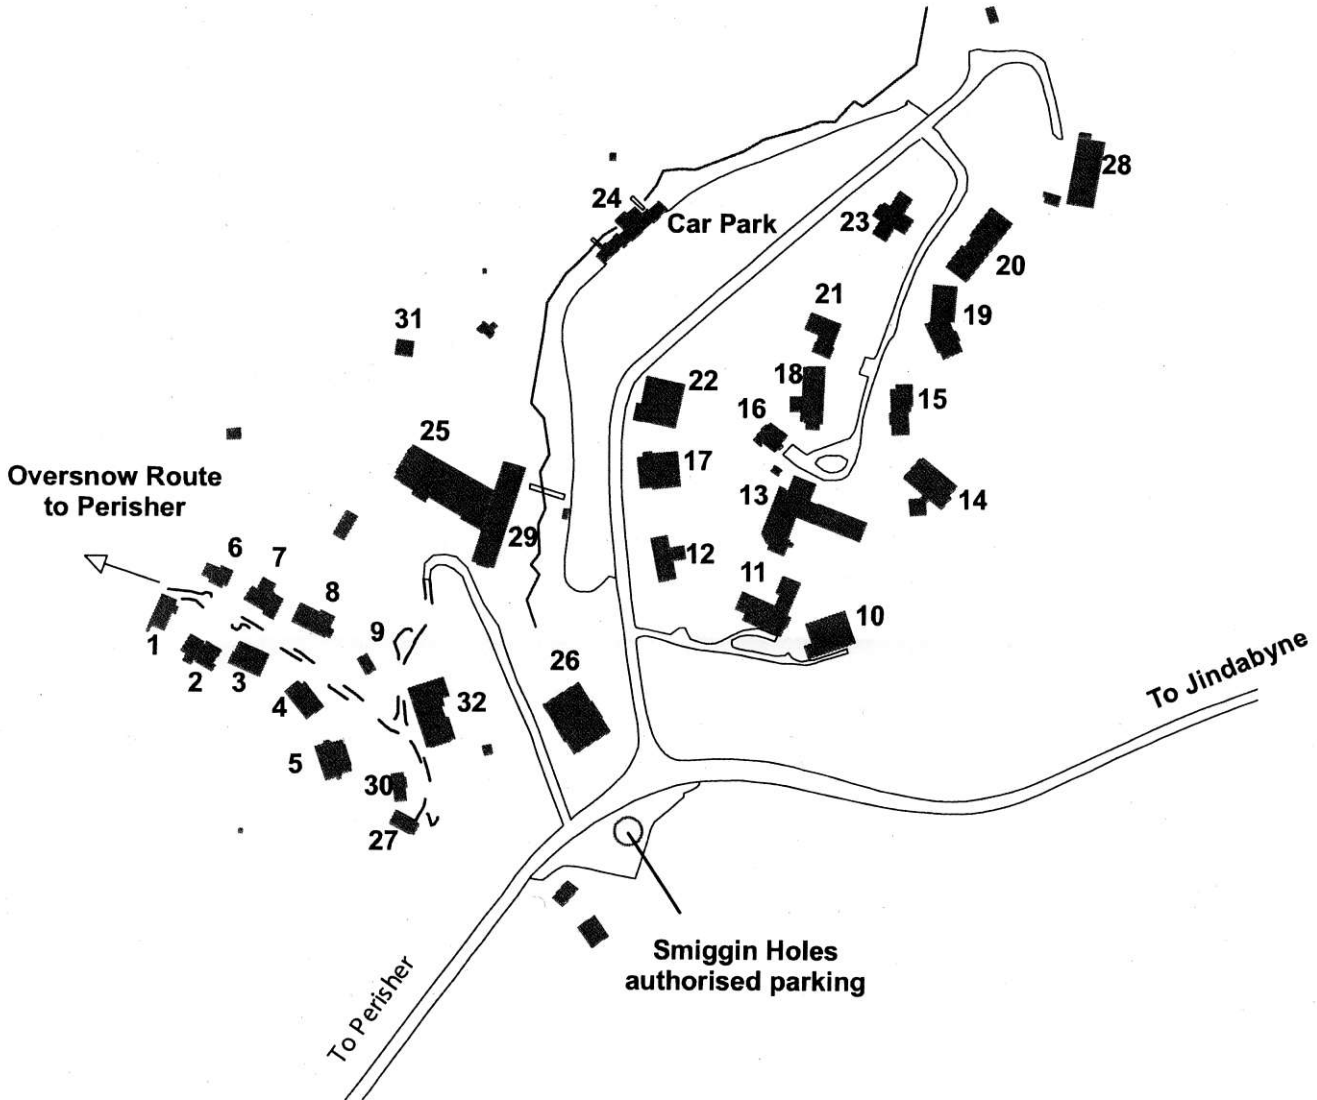

Smiggin Holes

Link Road to Guthega
(Closed in Winter)

- 5 Apex
- 9 Caloola
- 14 Clancy Alpine
- 23 Gunuma
- 22 Heidi's
- 7 Illawarra
- 8 Illoura
- 15 IMBAC
- 12 Lodge 21
- 3 Lodge 29 - Smiggins Hotel staff accommodation
- 16 Moerlina
- 1 Muniong
- 27 Numbananga - NPWS staff accommodation
- 26 Perisher Blue workshop
- 11 Royal Coachman
- 32 Smiggins Chalet Apartments
- 25 Smiggins Hotel

- 6 Smugglers
- 10 Snow Bunny
- 28 Snow clearing shed
- 4 Snow Country
- 17 Snowline ski centre - shops, ski and toboggan hire
- 13 Snowy Gums
- 2 Southern Cross
- 30 Spruce - Perisher Blue staff accommodation
- 29 The Arcade - under Smiggins Hotel - ticket sales, gift shop, ski hire and repairs, food outlets
- 19 The Lodge
- 31 Tow Hut - Smiggin Holes Mountain Office (Perisher Blue)
- 24 Wattle - Smiggins Ski Centre - Lift ticket sales, public toilets and phones, kiosk & Perisher Blue staff accommodation
- 18 Wildsptize
- 20 Willow - Perisher Blue staff accommodation
- 21 Windarra

Legend

- Cleared Road
- Oversnow Route
- Creek
- Building

April 2007